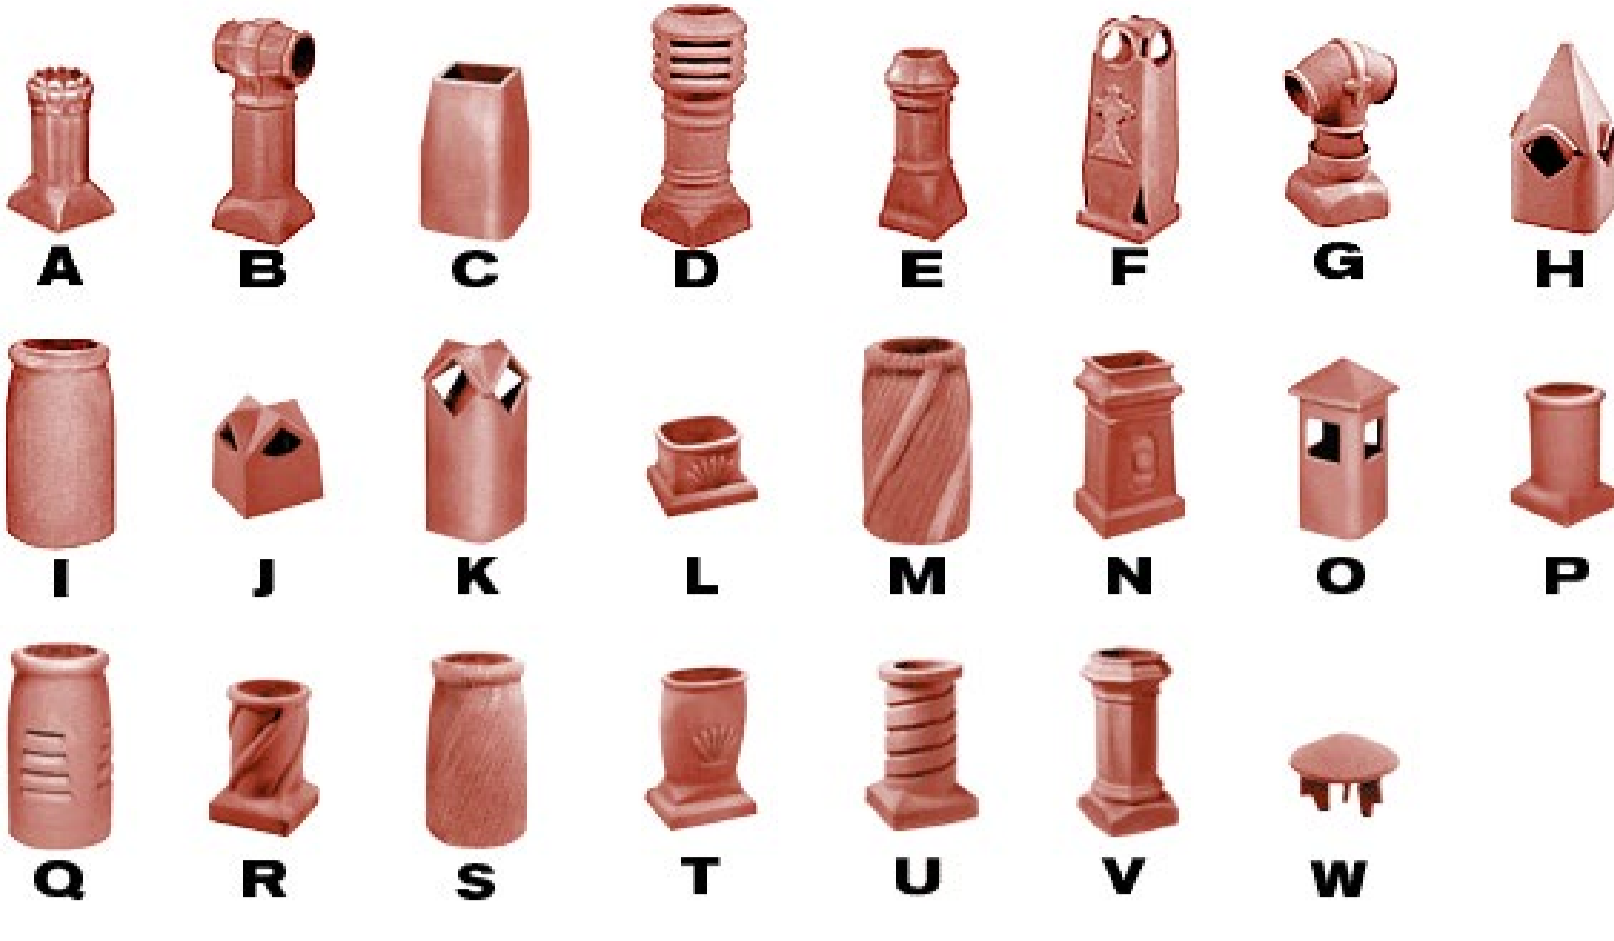

# Chimney tops

**Satisfaction Guarantee**  
 Every handcrafted Logan Clay chimney pot and precision flue liner must pass our exceptionally high standards of excellence. If they do not, they don't ship. Period.

Description	Base I.D. (in.)	Base O.D. (in.)	Ht. (in.)	Wt. (lbs.)	Top Opening (in.)
Style A	11 1/4 x 11 1/4	14 1/4 x 14 1/4	25	79	8
Baby A	6 1/2 x 6 1/2	9 1/2 x 9 1/2	22	50	7
Jumbo A	14 1/2 x 14 1/2	17 1/2 x 17 1/2	30	125	9